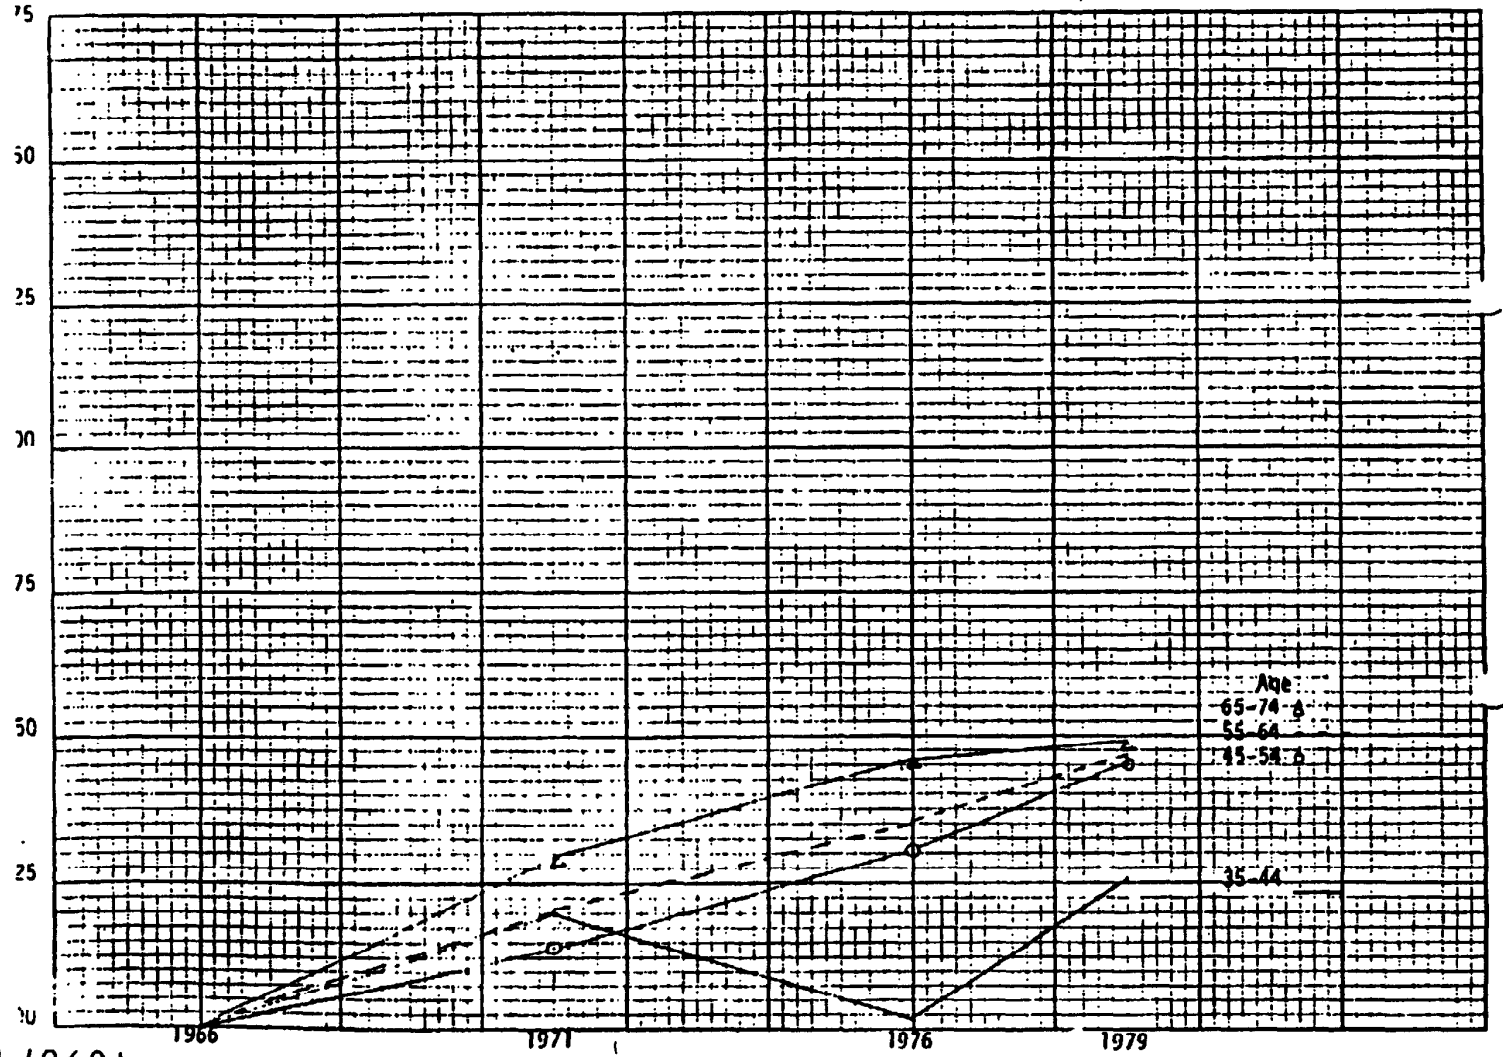

K·E 10 X 10 TO THE INCH 46 0702  
7 7 10 INCHES  
REFFEL & EDDER CO

Fig 2. *Statistics Canada*

Relative Crude Age-Specific Death-Rates from Trachea, Bronchus & Lung Cancer (Male only)

109874742