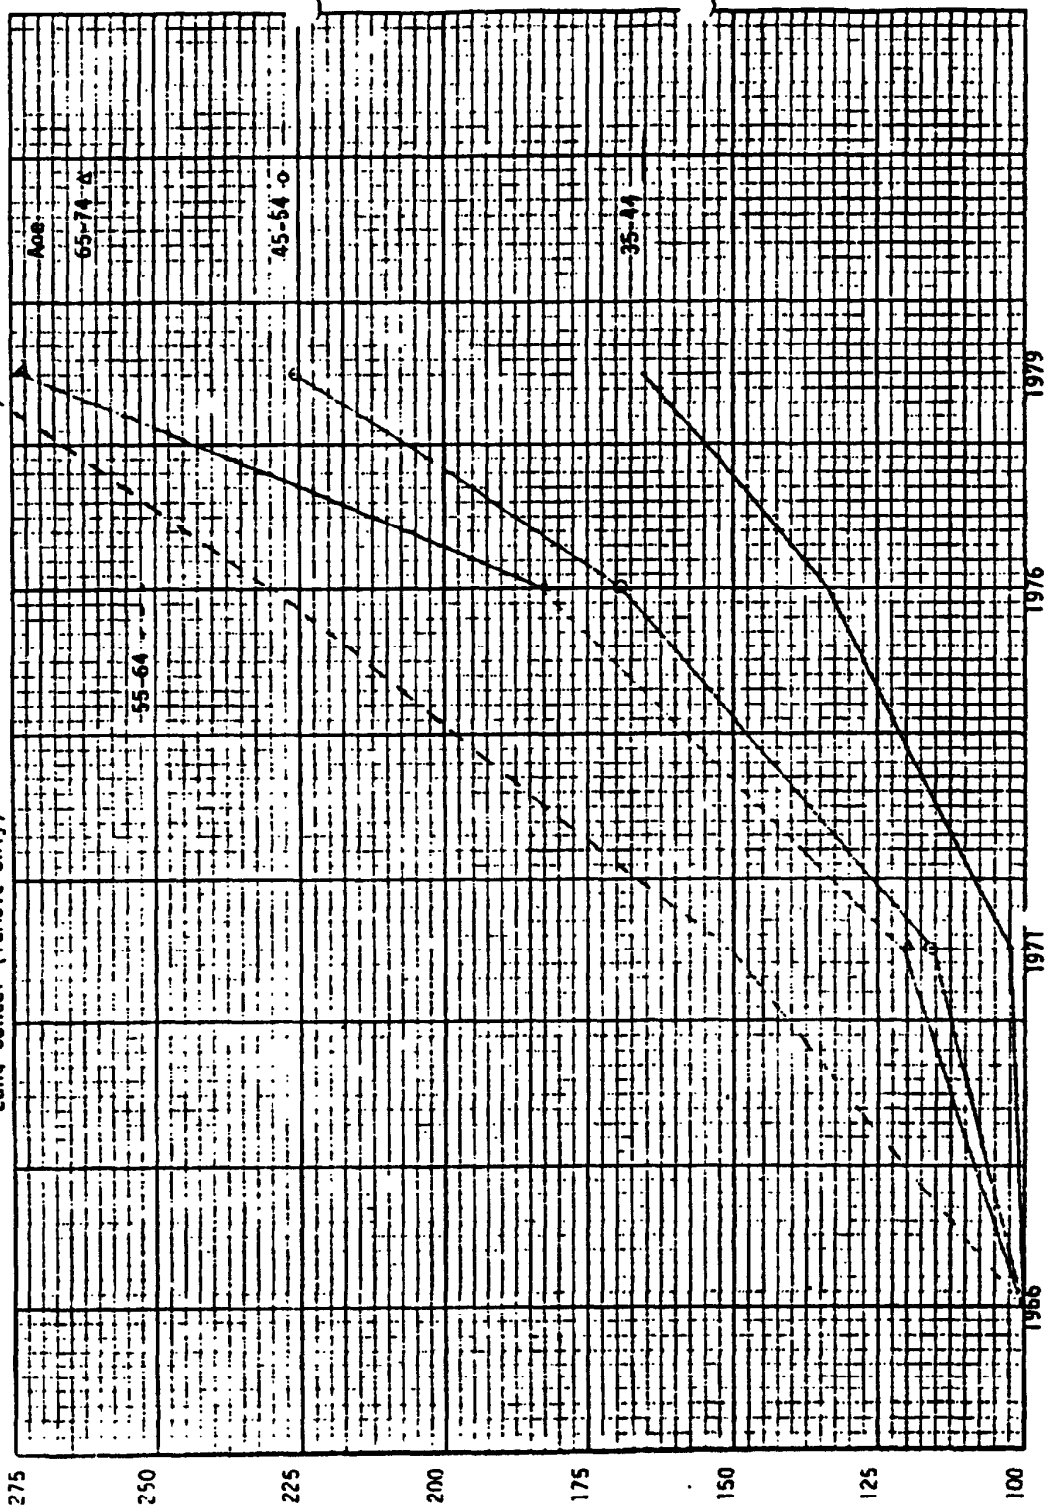

K&E 10 x 10 TO THE INCH 45 0702
REG. U.S. PAT. & TM. OFF. U.S. DEPT. OF COMMERCE
REJAPPEL & GOSSEN CO.

*Statistics
Canada*

Fig. 3.
Relative Crude-And-Specific Death Rates from Trachea, Bronchus &
Lung Cancer (Female only)